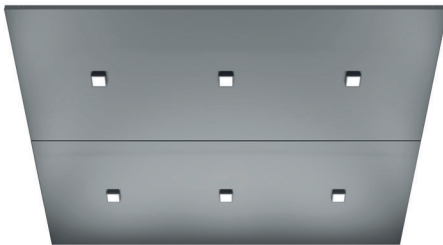

ELEVATOR ACCESSORIES

FOR KONE MONOSPACE® 500 DX, KONE MONOSPACE 500 FLEX DX, KONE MONOSPACE 700 DX, KONE MINISPACE™ DX

HANDRAILS

Round, straight ends (HR61)
Brushed Stainless Steel (4SS)
Golden Brushed Stainless Steel (SS1) [P]

Brushed Stainless Steel (4SS)

Golden Brushed Stainless Steel (SS1) [P]

CEILING

Round, LED spotlights (CL80)†
Brushed Stainless Steel (4SS)
Golden Brushed Stainless Steel (SS1) [P]

Rectangular, LED light panel (CL94)**
Brushed Stainless Steel (4SS)

Square, LED spotlights (CL97)*
Brushed Stainless Steel (4SS)
Golden Brushed Stainless Steel (SS1) [P]

Rectangular, LED spotlights (CL98)*
Brushed Stainless Steel (4SS)
Golden Brushed Stainless Steel (SS1) [P]

Large, uniform, LED light panel (CL151)
Brushed Stainless Steel (4SS) [P]
Golden Brushed Stainless Steel (SS1) [P]

Wall washer, LED spotlights (CL181)***
Brushed Stainless Steel (4SS) [P]
Golden Brushed Stainless Steel (SS1) [P]