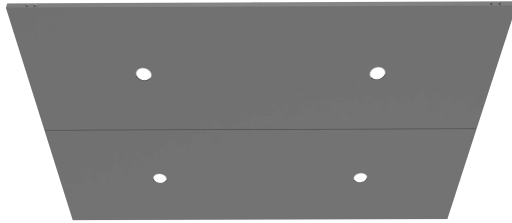

ELEVATOR ACCESSORIES

FOR KONE MONOSPACE® 500 DX, KONE MONOSPACE 500 FLEX DX, KONE MONOSPACE 700 DX, KONE MINISPACE™ DX

HANDRAILS

Round, straight ends (HR61)
Brushed Stainless Steel (4SS)
Golden Brushed Stainless Steel (SS1) [P]

Flat, straight ends (HR63)
Brushed Stainless Steel (4SS)

Round, bent ends (HR64)
Brushed Stainless Steel (4SS)
Golden Brushed Stainless Steel (SS1) [P]

Round, straight ends (HR50)
Anodize Aluminum (AL)

SKIRTING

Brushed Stainless Steel (4SS)

Golden Brushed Stainless Steel (SS1) [P]

CEILING

Round, LED spotlights (CL80)†
Brushed Stainless Steel (4SS)
Golden Brushed Stainless Steel (SS1) [P]

Rectangular, LED light panel (CL94)**
Brushed Stainless Steel (4SS)