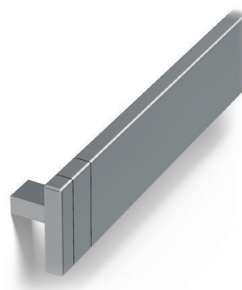

ELEVATOR ACCESSORIES

FOR KONE MONOSPACE® 500 DX, KONE MONOSPACE 500 FLEX DX, KONE MONOSPACE 700 DX, KONE MINISPACE™ DX

HANDRAILS

Round, straight ends (HR61)
Brushed Stainless Steel (4SS)
Golden Brushed Stainless Steel (SS1) [P]

Flat, straight ends (HR63)
Brushed Stainless Steel (4SS)

Round, bent ends (HR64)
Brushed Stainless Steel (4SS)
Golden Brushed Stainless Steel (SS1) [P]

Round, straight ends (HR50)
Anodize Aluminum (AL)

SKIRTING

Brushed Stainless Steel (4SS)

Golden Brushed Stainless Steel (SS1) [P]

CEILING

Round, LED spotlights (CL80)†
Brushed Stainless Steel (4SS)
Golden Brushed Stainless Steel (SS1) [P]

Rectangular, LED light panel (CL94)**
Brushed Stainless Steel (4SS)