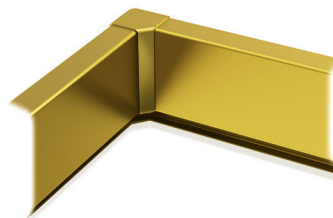

ELEVATOR ACCESSORIES

FOR KONE MONOSPACE® 500 DX, KONE MONOSPACE 500 FLEX DX, KONE MONOSPACE 700 DX, KONE MINISPACE™ DX

HANDRAILS

Round, straight ends (HR61)
Brushed Stainless Steel (4SS)
Golden Brushed Stainless Steel (SS1) [P]

Flat, straight ends (HR63)
Brushed Stainless Steel (4SS)

Round, bent ends (HR64)
Brushed Stainless Steel (4SS)
Golden Brushed Stainless Steel (SS1) [P]

Round, straight ends (HR50)
Anodize Aluminum (AL)

SKIRTING

Brushed Stainless Steel (4SS)

Golden Brushed Stainless Steel (SS1) [P]

CEILING

Round, LED spotlights (CL80)†
Brushed Stainless Steel (4SS)
Golden Brushed Stainless Steel (SS1) [P]

Rectangular, LED light panel (CL94)**
Brushed Stainless Steel (4SS)