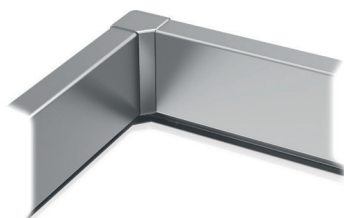

ELEVATOR ACCESSORIES

FOR KONE MONOSPACE® 500 DX, KONE MONOSPACE 500 FLEX DX, KONE MONOSPACE 700 DX, KONE MINISPACE™ DX

HANDRAILS

Round, straight ends (HR61)
Brushed Stainless Steel (4SS)
Golden Brushed Stainless Steel (SS1) [P]

Flat, straight ends (HR63)
Brushed Stainless Steel (4SS)

Round, bent ends (HR64)
Brushed Stainless Steel (4SS)
Golden Brushed Stainless Steel (SS1) [P]

Round, straight ends (HR50)
Anodize Aluminum (AL)

SKIRTING

Brushed Stainless Steel (4SS)

Golden Brushed Stainless Steel (SS1) [P]

CEILING

Round, LED spotlights (CL80)†
Brushed Stainless Steel (4SS)
Golden Brushed Stainless Steel (SS1) [P]

Rectangular, LED light panel (CL94)**
Brushed Stainless Steel (4SS)